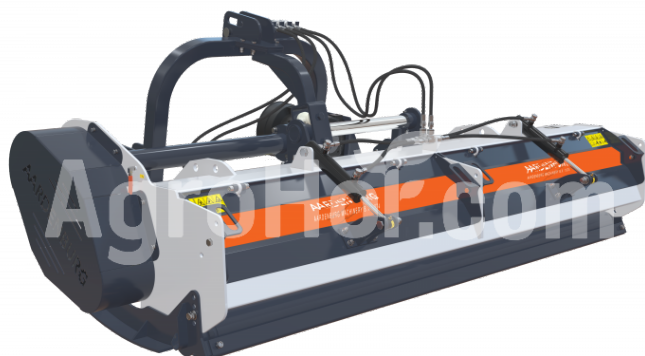

## AARDENBURG Alpha M 2400 Grizzly

Flail mulcher with hydraulic sideshift 240 cm

### Company seat

Agrohof Kft.  
6064 Tiszaug, Bokros tanya 16.

### Parameters

Name	Unit
Weight	580 kg
Working width	2400 mm
RPM	540 rpm
Sparepart Weight	1650 gr
Minimum HP	60 hp
CAT	II
V-Belts	5 pcs
Rotor Diameter	162 mm
Total diameter	452 mm
Width	2660 mm
Length	880 mm
Height	860 mm
Sideshift movement to the left	1270 mm
Sideshift movement to the right	1130 mm
Minimum Left side move	870 mm
Minimum Right side move	1530 mm
Sidemove	1
Drivegear	tractor PTO
Hammer PCs	18 pcs
Max tree diameter	7-8 cm

### Description

Order now and get a gratis cardan shaft!

The extra heavy built Alpha M Grizzly is ideal in semi forestry conditions. Equipped with all options such as belt tensioner, hydraulic mulch doors and side shift. It is one of the most convenient machine for heavy all around use from stubblefields and overgrown fields. The cold forged serrated hammers can cut up to 10 cm wood as well as dense weed fields. The main shaft is equipped with SKF bearings and is very strong and