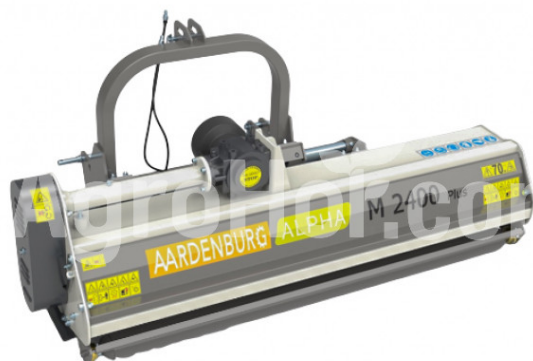

AARDENBURG Alpha M 2400 MEGA (demo)

2.4 m flail mulcher with hydraulic sideshift

Company seat

Agrohof Kft.
6064 Tiszaug, Bokros tanya 16.

Sales

+34 667 954 677
info@agrohof.com

<https://agrohof.com/sku/a01-12493>

Parameters

Name	Unit
Weight	470 kg
Working width	2400 mm
Minimum HP	60 hp
CAT	I, II
RPM	540 rpm
V-Belts	4 pcs
Rotor Diameter	114 mm
Total diameter	354 mm
Minimum Left side move	1200 mm
Sideshift movement to the left	1000 mm
Minimum Right side move	1200 mm
Sideshift movement to the right	1400 mm
Hammer PCs	30 pcs

Description

Strong and durable. Tried and proven construction makes it easy to operate. The classic all-round mulcher with a newly designed rear door for fast disposal of cuttings to increase production speed. Best suited foralmost anything and everywhere! The ultimate allrounder. Add even more flexibility with the ALPHA M PLUS with hydraulic side-shift. When required, the ALPHA M can mulch woody plants with a hammer or grass with Y-blades. Spiral mounting of hammers and knives for higher output than traditional mulchers.