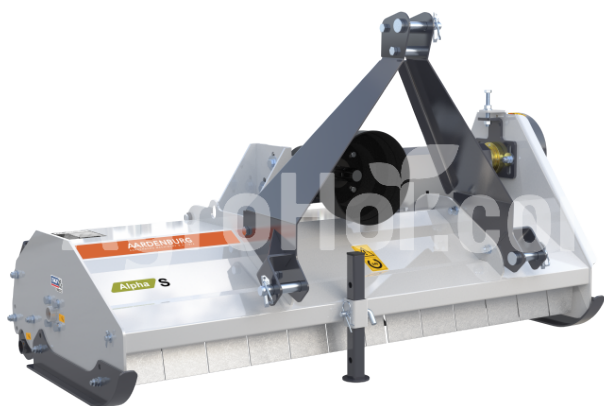

AARDENBURG Alpha S 1050

105 cm flail mulcher (with door)

Company seat

Agrohof Kft.
6064 Tiszaug, Bokros tanya 16.

Sales

+34 667 954 677
info@agrohof.com

<https://agrohof.com/sku/a01-0004>

Parameters

Name	Unit
Weight	155 kg
Working width	1050 mm
RPM	540 rpm
Hammer PCs	18 pcs
Minimum HP	10 hp
CAT	I
V-Belts	3 pcs
Rotor Diameter	80 mm
Total diameter	220 mm
Width	1177 mm
Length	695 mm
Height	795 mm
Drivegear	tractor PTO
Hammer weight	450 gr

Description

Order now and get a gratis cardan shaft!

Small and lightweight. Perfect for the serious hobbyist. Specially designed for compact tractors. Best suited for large estates and smaller farms. When required, the ALPHA S can mulch woody plants with a hammer or grass with Y-blades.