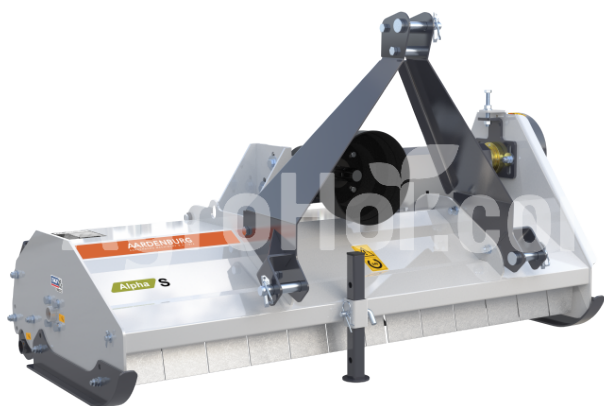

## AARDENBURG Alpha S 1050

105 cm flail mulcher (with door)

### Company seat

Agrohof Kft.  
6064 Tiszaug, Bokros tanya 16.

### Parameters

Name	Unit
Weight	155 kg
Working width	1050 mm
RPM	540 rpm
Hammer PCs	18 pcs
Minimum HP	10 hp
CAT	I
V-Belts	3 pcs
Rotor Diameter	80 mm
Total diameter	220 mm
Width	1177 mm
Length	695 mm
Height	795 mm
Drivegear	tractor PTO
Hammer weight	450 gr

### Description

Order now and get a gratis cardan shaft!

Small and lightweight. Perfect for the serious hobbyist. Specially designed for compact tractors. Best suited for large estates and smaller farms. When required, the ALPHA S can mulch woody plants with a hammer or grass with Y-blades.