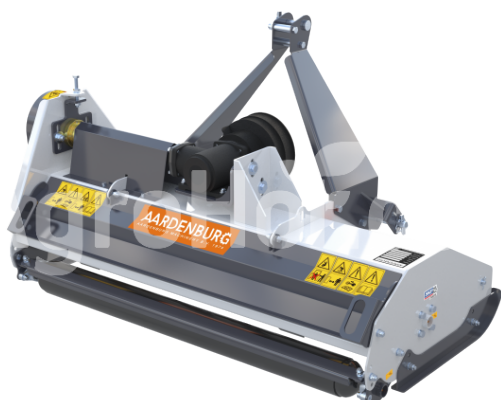

## AARDENBURG Alpha S 1450

145 cm flail mulcher (with door)

### Company seat

Agrohof Kft.  
6064 Tiszaug, Bokros tanya 16.

### Parameters

| Name             | Unit        |
|------------------|-------------|
| Weight           | 176 kg      |
| Working width    | 1450 mm     |
| RPM              | 540 rpm     |
| Hammer PCs       | 24 pcs      |
| Sparepart Weight | 340 gr      |
| Minimum HP       | 18 hp       |
| CAT              | I, II       |
| V-Belts          | 3 pcs       |
| Rotor Diameter   | 80 mm       |
| Total diameter   | 220 mm      |
| Width            | 1577 mm     |
| Length           | 695 mm      |
| Height           | 795 mm      |
| Drivegear        | tractor PTO |

### Description

Order now and get a gratis cardan shaft!

Small and lightweight. Perfect for the serious hobbyist. Specially designed for compact tractors. Best suited for large estates and smaller farms. When required, the ALPHA S can mulch woody plants with a hammer or grass with Y-blades.