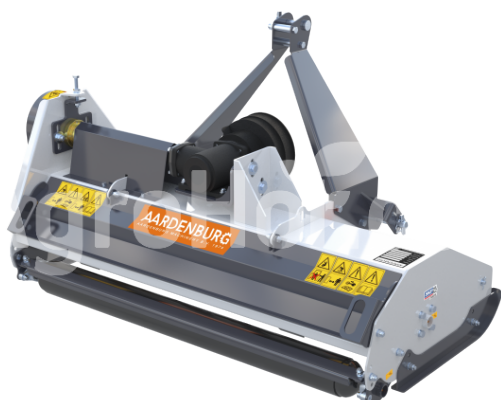

AARDENBURG Alpha S 1450

145 cm flail mulcher (with door)

Company seat

Agrohof Kft.
6064 Tiszaug, Bokros tanya 16.

Sales

+34 667 954 677
info@agrohof.com

<https://agrohof.com/sku/a01-0006>

Parameters

Name	Unit
Weight	176 kg
Working width	1450 mm
RPM	540 rpm
Hammer PCs	24 pcs
Minimum HP	18 hp
CAT	I, II
V-Belts	3 pcs
Rotor Diameter	80 mm
Total diameter	220 mm
Width	1577 mm
Length	695 mm
Height	795 mm
Drivegear	tractor PTO
Hammer weight	450 gr

Description

Order now and get a gratis cardan shaft!

Small and lightweight. Perfect for the serious hobbyist. Specially designed for compact tractors. Best suited for large estates and smaller farms. When required, the ALPHA S can mulch woody plants with a hammer or grass with Y-blades.