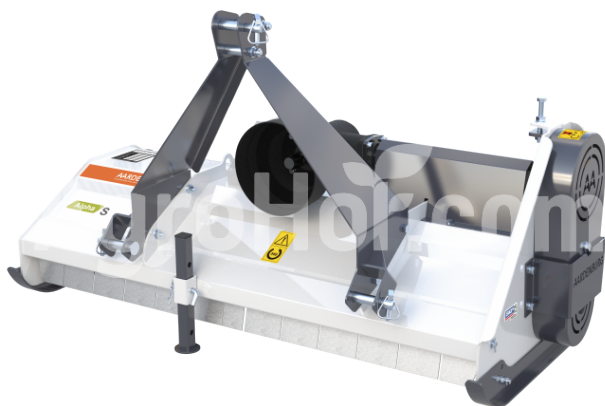

AARDENBURG Alpha S 1650

165 cm flail mulcher (with door)

Company seat

Agrohof Kft.
6064 Tiszaug, Bokros tanya 16.

Sales

+34 667 954 677
info@agrohof.com

<https://agrohof.com/sku/a01-0007>

Parameters

Name	Unit
Weight	186 kg
Working width	1650 mm
RPM	540 rpm
Hammer PCs	26 pcs
Minimum HP	20 hp
CAT	I, II
V-Belts	3 pcs
Rotor Diameter	80 mm
Total diameter	220 mm
Width	1777 mm
Length	695 mm
Height	795 mm
Drivegear	tractor PTO
Hammer weight	450 gr

Description

Order now and get a gratis cardan shaft!

Small and lightweight. Perfect for the serious hobbyist. Specially designed for compact tractors. Best suited for large estates and smaller farms. When required, the ALPHA S can mulch woody plants with a hammer or grass with Y-blades.