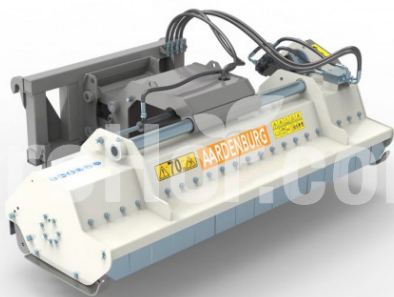

AARDENBURG Alpha XL 1800 Hydro

Hydraulic mulcher 180 cm with sideshift

Company seat

Agrohof Kft.
6064 Tiszaug, Bokros tanya 16.

Sales

+34 667 954 677
info@agrohof.com

<https://agrohof.com/sku/a01-6029>

Parameters

Name	Unit
Weight	610 kg
Working width	1800 mm
Attachment	Euro/Universal/Bobcat .
V-Belts	4 pcs
Hammer PCs	24 pcs
Width	2000 mm
Length	850 mm
Height	920 mm
Oil flow	50 l/min
Drivegear	Hydraulic Engine

Description

The heavy XL hydraulic mulcher is suitable to use on bigger bushes or overgrown vegetation. It is easy to attach on skid steer, loader or any other hydraulic output made possible by the universal mounting. Thanks to the reliable piston hydraulic engine it can be used on heavy and everyday jobs.