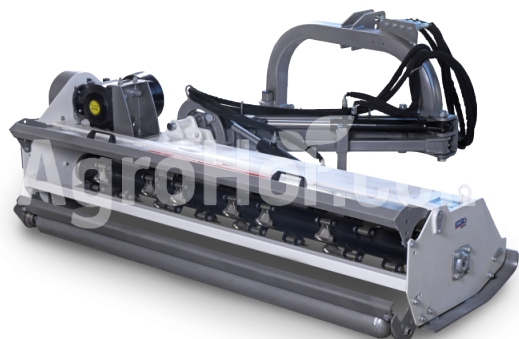

**AARDENBURG Beta M 1250**  
125 cm offset flail mulcher

**Company seat**

Agrohof Kft.  
6064 Tiszaug, Bokros tanya 16.

**Sales**

+34 667 954 677  
info@agrohof.com

<https://agrohof.com/sku/a01-0037>

**Parameters**

Name	Unit
Weight	266 kg
Working width	1250 mm
RPM	540 rpm
Hammer PCs	20 pcs
Sparepart Weight	450 gr
Minimum HP	20 hp
CAT	I, II
V-Belts	3 pcs
Rotor Diameter	110 mm
Total diameter	310 mm
Width	1425 mm
Length	1560 mm
Height	835 mm
Sidemove	1
Drivegear	tractor PTO
Max tree diameter	3-4 cm

**Description**

Order now and get a gratis cardan shaft!

Flexibility in a small package. For the demanding semi-professional user. Precise and controllable mowing at the tip of your fingers. Very good results even when terrain is undulated or mulcher is used vertical to cut roadside plants. Best suited for undulated medium estates and farms, ditches, embankments hedges, roadsides and orchards. When required, the BETA M can mulch woody plants with a hammer or grass with Y-blades. Spiral mounting of hammers and knives for higher output than traditional mulchers.