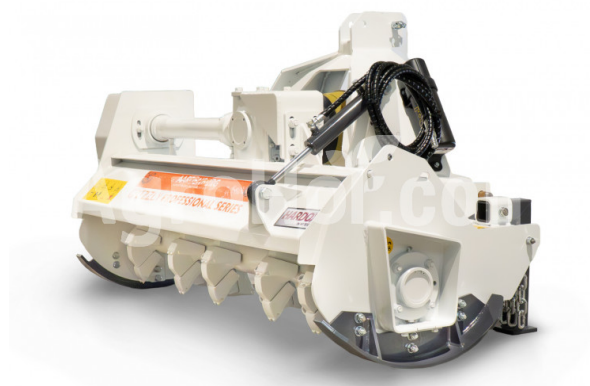

AARDENBURG Delta M 1000 Grizzly

Light-Duty Forestry Mulcher with Fixed Hammers and WIDIA Tips (100cm)

Company seat

Agrohof Kft.
6064 Tiszaug, Bokros tanya 16.

Sales

+34 667 954 677
info@agrohof.com

<https://agrohof.com/sku/a01-10909>

Parameters

Name	Unit
RPM	540/1000 rpm
Working width	1000 mm
Weight	560 kg
belts N°	4 .
Minimum HP	45 hp
Maximum HP	100 HP
Max speed forward	0-4 km/h
Max tree diameter	15 cm

Description

This light-duty forestry mulcher is designed for low-horsepower tractors and is ideal for clearing brush, shrubs, and tree trunks. It is also suitable for wood shredding, landscaping, and agricultural applications.

The machine features a compact yet robust frame made of high-tensile steel, ensuring durability and resistance under demanding conditions. It is equipped with comprehensive safety protections for the operator and offers easy maintenance access.

The frame is constructed with HARDOX high-tensile steel, known for its exceptional resistance to wear and impact, making this mulcher a durable and efficient solution for forestry and agricultural needs.