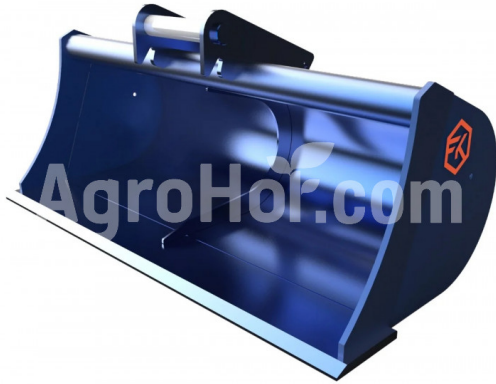

**FK Machinery FK-Ditching1200-26-35**  
Ditching bucket 120 cm (for 2,6-3,5 ton excavators)

**Company seat**

Agrohof Kft.  
6064 Tiszaug, Bokros tanya 16.

**Sales**

+34 667 954 677  
info@agrohof.com

<https://agrohof.com/sku/f34-5745>

**Parameters**

Name	Unit
Width	1200 mm
Weight	102 kg
Capacity (liter)	156 l
Excavator weight	2.6-3.5 t

**Description**

- shell S355 J2 -  $\approx$  5 - sides S355 J2 -  $\approx$  4 - HB500  $\approx$  10 steel on side cutting edges - cutting edge HB500 - 150x16