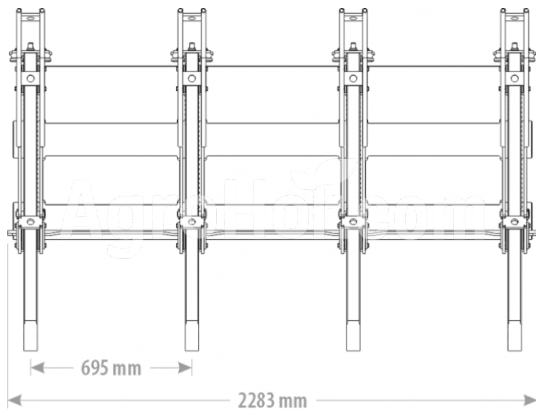

FK Machinery FK-FORESTRAKE-PROF
FOREST RAKE PROFILED FRAME

Company seat

Agrohof Kft.
 6064 Tiszaug, Bokros tanya 16.

Sales

+34 667 954 677
 info@agrohof.com

<https://agrohof.com/sku/f34-3472>

Parameters

Name	Unit
Weight	560 kg
Width	2283 mm
Height	1471 mm
Length	774 mm
Company	FK Machinery

Description

The price does not include the price of the attachments, for more information please contact our sales team!

profiled tine ends construction based on 2 thick material tubes ground following replaceable tine tips foot for machine placement in a vertical position