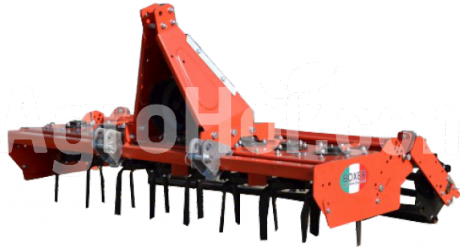

Boxer PI 200
2 m Power harrow

Company seat

Agrohof Kft.
 6064 Tiszaug, Bokros tanya 16.

Sales

+34 667 954 677
 info@agrohof.com

<https://agrohof.com/sku/b13-1311>

Parameters

| Name | Unit |
|---------------|---------|
| Weight | 380 kg |
| Working width | 2000 mm |
| RPM | 540 rpm |
| CAT | I |
| Rotor knife | 16 pcs |

Description

The Boxer PI rotary harrows Rotary harrows for park and horticulture are ideal for preparing the sowing of lawns. Easily width-adjustable coupling points. The rotor harrow is standard equipped with a 30 cm open roller and soil guides. The depth can be adjusted by means of the flotation system. The machine is equipped with knife tines.