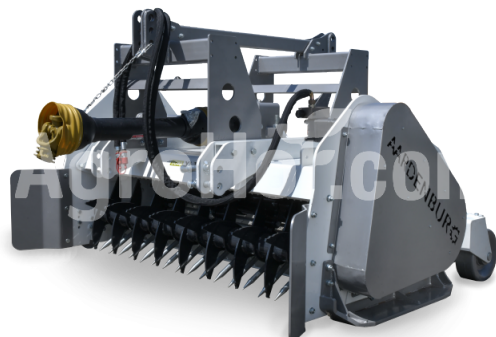

AARDENBURG Sigma XL Pick - Up 1800 1 rotor
180 cm pick-up mulcher with 1 rotor

Company seat

Agrohof Kft.
 6064 Tiszaug, Bokros tanya 16.

Sales

+34 667 954 677
 info@agrohof.com

<https://agrohof.com/sku/a01-0057>

Parameters

Name	Unit
Weight	1346 kg
Working width	1800 mm
RPM	540 rpm
Hammer PCs	22 pcs
Sparepart Weight	1650 gr
Minimum HP	85 hp
CAT	II
V-Belts	5+5 pcs
Rotor Diameter	170 mm
Total diameter	430 mm
Width	2150 mm
Length	1600 mm
Height	1130 mm
Drivegear	tractor PTO

Description

Order now and get a gratis cardan shaft!

Tough build and very effective. For professionals who pursue efficient crunching of pruning waste and shrubbery. Picks up and mulches pruning waste even if its under the surface. Best suited for medium to large vineyards, orchards and shrubbery maintenance.