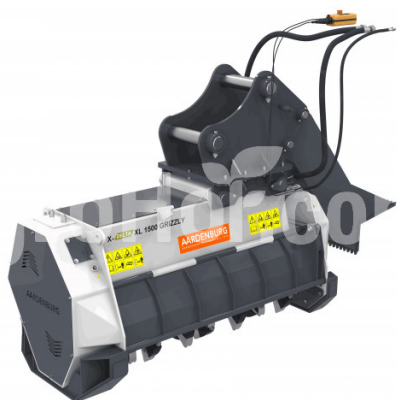

AARDENBURG X-Delta XL 1500 Grizzly

Fixed teeth forestry mulcher for excavator, 150 cm

Company seat

Agrohof Kft.
6064 Tiszaug, Bokros tanya 16.

Sales

+34 667 954 677
info@agrohof.com

<https://agrohof.com/sku/a01-6543>

Parameters

Name	Unit
Weight	1450 kg
V-Belts	7 pcs
Hammer PCs	34 pcs
RPM	1632-2226 rpm
Max tree diameter	20 cm
Oil flow	110-150 l/min
Hydraulic pressure	250 bar
Working width	1500 mm
Excavator weight	14-20 t

Description

The X-Delta XL 1500 Grizzly is a fixed-tooth forestry shredder for excavators, capable of effectively clearing normal to hard forest vegetation, making it an ideal choice for landscaping. This heavy-duty mulcher features fixed tines, delivering class-leading cutting performance and reducing the need for frequent maintenance. It allows the operator to control the opening and closing of the door directly from the cab, conveniently and safely. The durable construction of the forestry mulcher ensures long life and reliability.